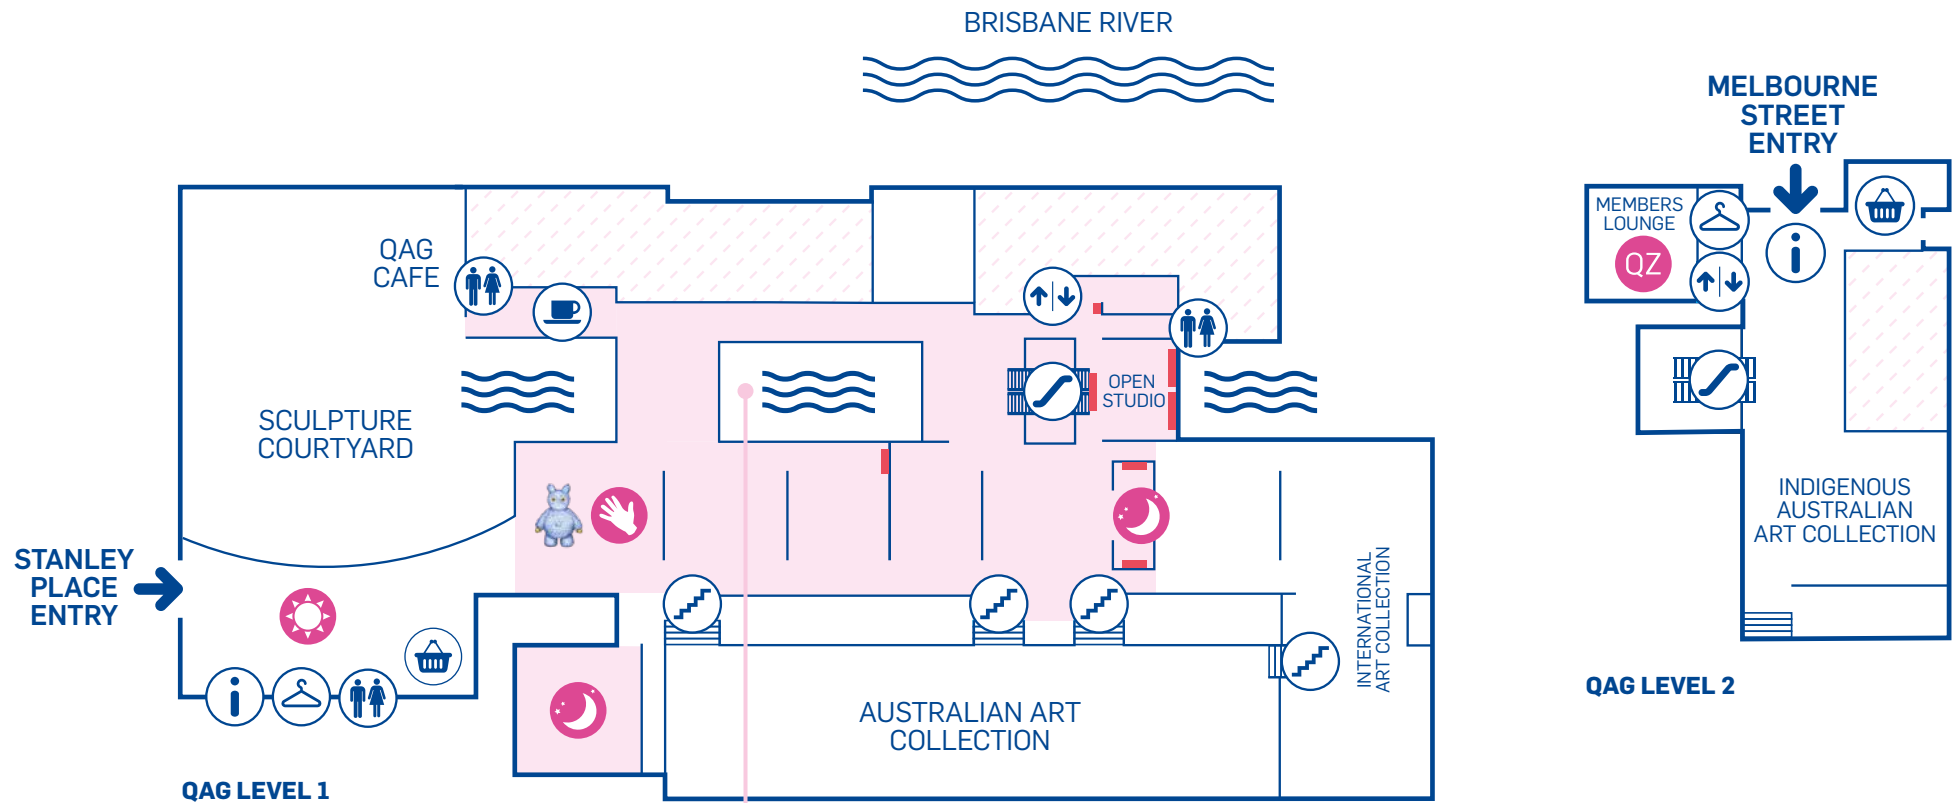

SENSORY GUIDE

APT10

The 10th Asia Pacific Triennial of Contemporary Art

As you explore the exhibition, look out for the APT10 Kids mascot, **Dok Rak**.

APT10 is an immersive exhibition experience across both our galleries, QAG and GOMA, and features 69 projects by more than 150 artists from over 30 countries across the Asia Pacific region.

Floorplans with sensory markers are on the following pages:

Page 2 QAG

Page 3 GOMA Park Level, GOMA Level 1

Page 4 GOMA Level 2, Level 3

Ai Wei Wei / Boomerang 2006 / Installation view / Photograph: Chloe Callistemon / Courtesy: Queensland Art Gallery | Gallery of Modern Art

-  CLOAKROOM
-  INTERACTIVE
-  INFORMATION
-  LOW LIGHT
-  TOILETS
-  BRIGHT NATURAL LIGHT
-  ESCALATOR
-  QUIET ZONE
-  STAIRS
-  APT10 KIDS
-  LIFT
-  VIDEO SCREEN
-  SHOP

-  CLOAKROOM
-  TOILETS
-  ESCALATOR
-  STAIRS
-  LIFT
-  SHOP
-  INTERACTIVE
-  LOW LIGHT
-  BRIGHT NATURAL LIGHT
-  QUIET ZONE
-  APT10 KIDS
-  VIDEO SCREEN

GOMA LEVEL 2

GOMA LEVEL 3

BRISBANE RIVER

-  TOILETS
-  ESCALATOR
-  STAIRS
-  LIFT
-  INTERACTIVE
-  LOW LIGHT
-  BRIGHT NATURAL LIGHT
-  VIDEO SCREEN