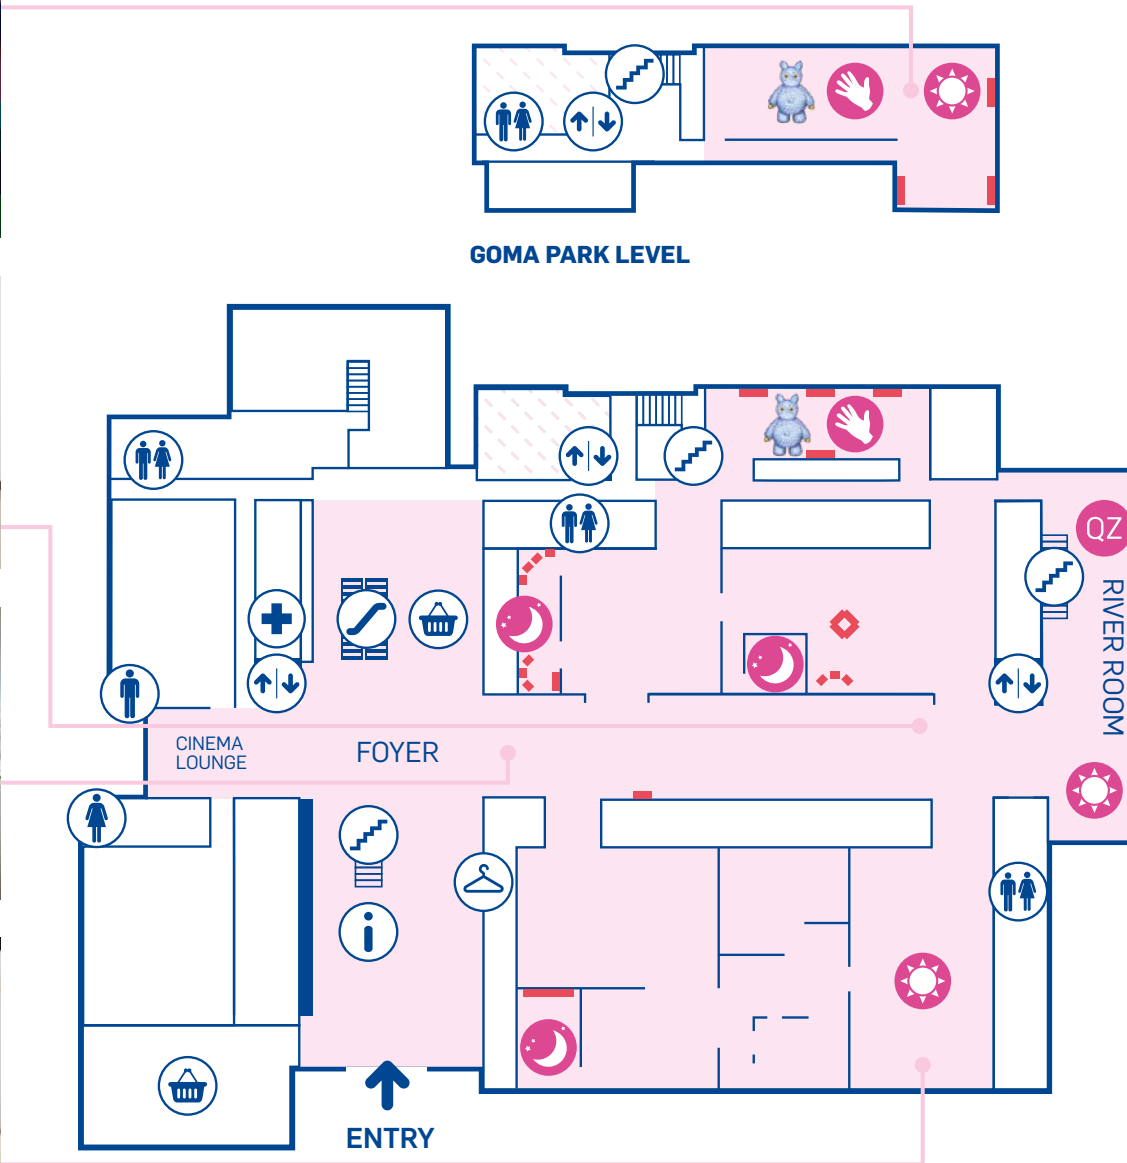

SENSORY GUIDE

APT10

The 10th Asia Pacific Triennial of Contemporary Art

As you explore the exhibition, look out for the APT10 Kids mascot, **Dok Rak**.

APT10 is an immersive exhibition experience across both our galleries, QAG and GOMA, and features 69 projects by more than 150 artists from over 30 countries across the Asia Pacific region.

Floorplans with sensory markers are on the following pages:

Page 2 QAG

Page 3 GOMA Park Level, GOMA Level 1

Page 4 GOMA Level 2, Level 3

Ai Wei Wei / Boomerang 2006 / Installation view / Photograph: Chloe Callistemon / Courtesy: Queensland Art Gallery | Gallery of Modern Art

-  CLOAKROOM
-  INTERACTIVE
-  INFORMATION
-  LOW LIGHT
-  TOILETS
-  BRIGHT NATURAL LIGHT
-  ESCALATOR
-  QUIET ZONE
-  STAIRS
-  APT10 KIDS
-  LIFT
-  VIDEO SCREEN
-  SHOP

-  CLOAKROOM
-  TOILETS
-  ESCALATOR
-  STAIRS
-  LIFT
-  SHOP
-  INTERACTIVE
-  LOW LIGHT
-  BRIGHT NATURAL LIGHT
-  QUIET ZONE
-  APT10 KIDS
-  VIDEO SCREEN

GOMA LEVEL 2

GOMA LEVEL 3

BRISBANE RIVER

-  TOILETS
-  ESCALATOR
-  STAIRS
-  LIFT
-  INTERACTIVE
-  LOW LIGHT
-  BRIGHT NATURAL LIGHT
-  VIDEO SCREEN