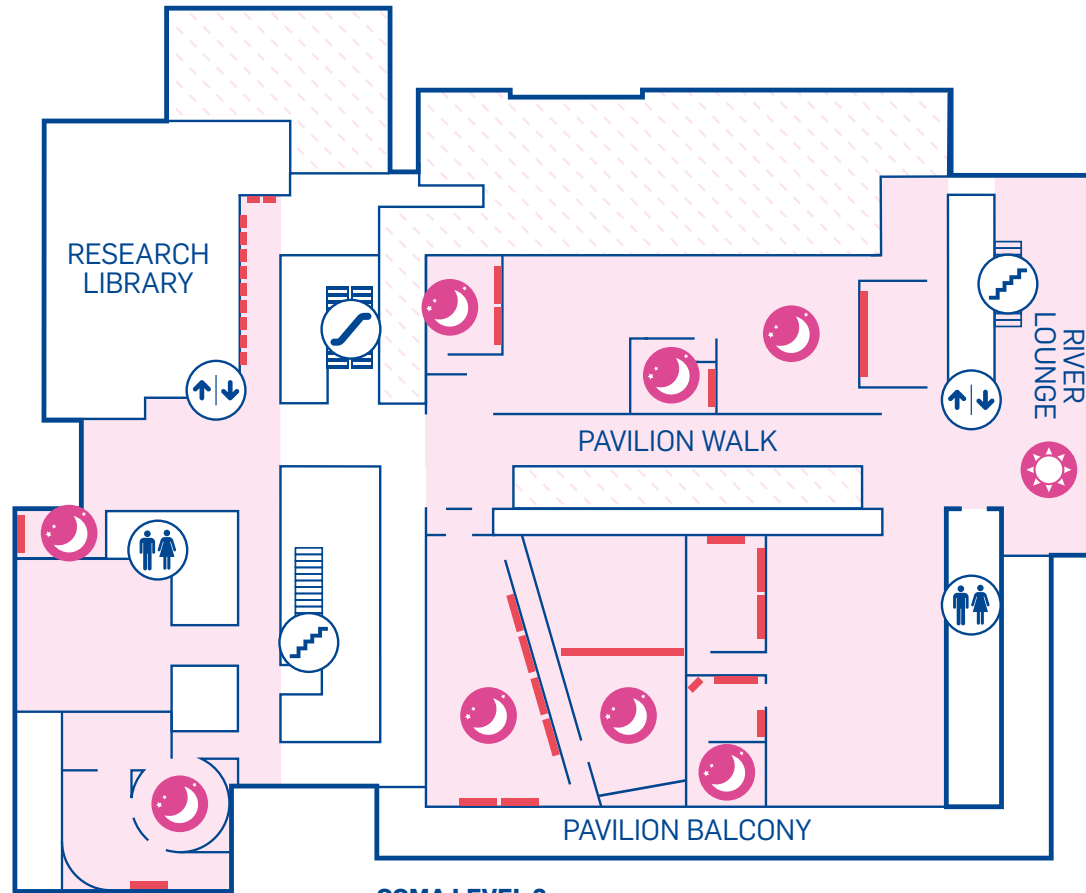

Floorplans with sensory markers are on the following pages:

Page 2 QAG

Page 3 GOMA Park Level, GOMA Level 1

Page 4 GOMA Level 2, Level 3

Ai Wei Wei / Boomerang 2006 / Installation view / Photograph: Chloe Callistemon / Courtesy: Queensland Art Gallery | Gallery of Modern Art

-  CLOAKROOM
-  INTERACTIVE
-  INFORMATION
-  LOW LIGHT
-  TOILETS
-  BRIGHT NATURAL LIGHT
-  ESCALATOR
-  QUIET ZONE
-  STAIRS
-  APT10 KIDS
-  LIFT
-  VIDEO SCREEN
-  SHOP

-  CLOAKROOM
-  TOILETS
-  ESCALATOR
-  STAIRS
-  LIFT
-  SHOP
-  INTERACTIVE
-  LOW LIGHT
-  BRIGHT NATURAL LIGHT
-  QUIET ZONE
-  APT10 KIDS
-  VIDEO SCREEN

From top:
 All works © The Artist
Shannon Novak / *Make Visible: All Welcome 2021* / Installation view / Photograph: Lee Wilkes / Courtesy: Queensland Art Gallery | Gallery of Modern Art
Alia Farid / *In Lieu of What Was 2019* / Installation view / Photograph: Joe Ruckli / Courtesy: Queensland Art Gallery | Gallery of Modern Art
Salote Tawale / *No Location 2021* / Installation view / Photograph: Natasha Harth / Courtesy: Queensland Art Gallery | Gallery of Modern Art
Kaili Chun / *Uwē ka lani, Oia ka honua (When the heavens weep, the earth lives) 2021* / Installation view / Photograph: Natasha Harth / Courtesy: Queensland Art Gallery | Gallery of Modern Art

GOMA LEVEL 2

GOMA LEVEL 3

BRISBANE RIVER

-  TOILETS
-  ESCALATOR
-  STAIRS
-  LIFT
-  INTERACTIVE
-  LOW LIGHT
-  BRIGHT NATURAL LIGHT
-  VIDEO SCREEN