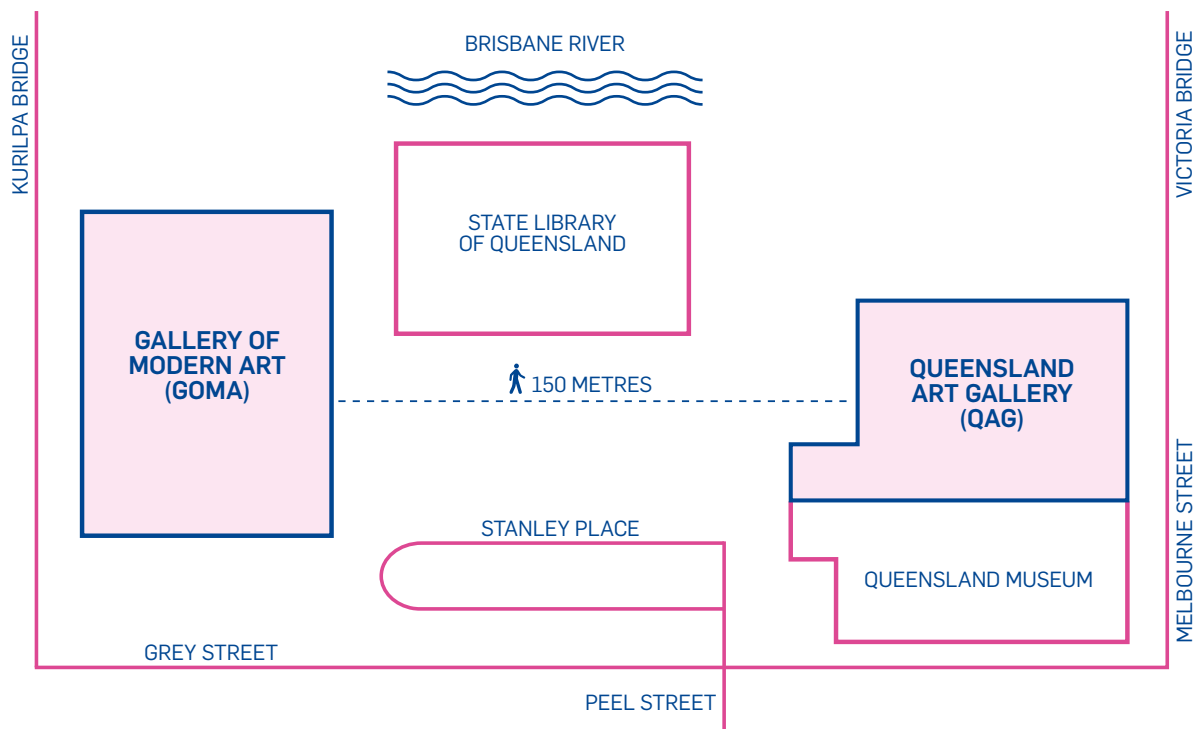

SENSORY GUIDE

APT10

The 10th Asia Pacific Triennial of Contemporary Art

As you explore the exhibition, look out for the APT10 Kids mascot, **Dok Rak**.

APT10 is an immersive exhibition experience across both our galleries, QAG and GOMA, and features 69 projects by more than 150 artists from over 30 countries across the Asia Pacific region.

Floorplans with sensory markers are on the following pages:

Page 2 QAG

Page 3 GOMA Park Level, GOMA Level 1

Page 4 GOMA Level 2, Level 3

Ai Wei Wei / Boomerang 2006 / Installation view / Photograph: Chloe Callistemon / Courtesy: Queensland Art Gallery | Gallery of Modern Art

From top:
 All works © The Artist
Shannon Novak / *Make Visible: All Welcome 2021* / Installation view / Photograph: Lee Wilkes / Courtesy: Queensland Art Gallery | Gallery of Modern Art
Alia Farid / *In Lieu of What Was 2019* / Installation view / Photograph: Joe Ruckli / Courtesy: Queensland Art Gallery | Gallery of Modern Art
Salote Tawale / *No Location 2021* / Installation view / Photograph: Natasha Harth / Courtesy: Queensland Art Gallery | Gallery of Modern Art
Kaili Chun / *Uwē ka lani, Oia ka honua (When the heavens weep, the earth lives) 2021* / Installation view / Photograph: Natasha Harth / Courtesy: Queensland Art Gallery | Gallery of Modern Art

GOMA LEVEL 2

GOMA LEVEL 3

BRISBANE RIVER

-  TOILETS
-  ESCALATOR
-  STAIRS
-  LIFT
-  INTERACTIVE
-  LOW LIGHT
-  BRIGHT NATURAL LIGHT
-  VIDEO SCREEN