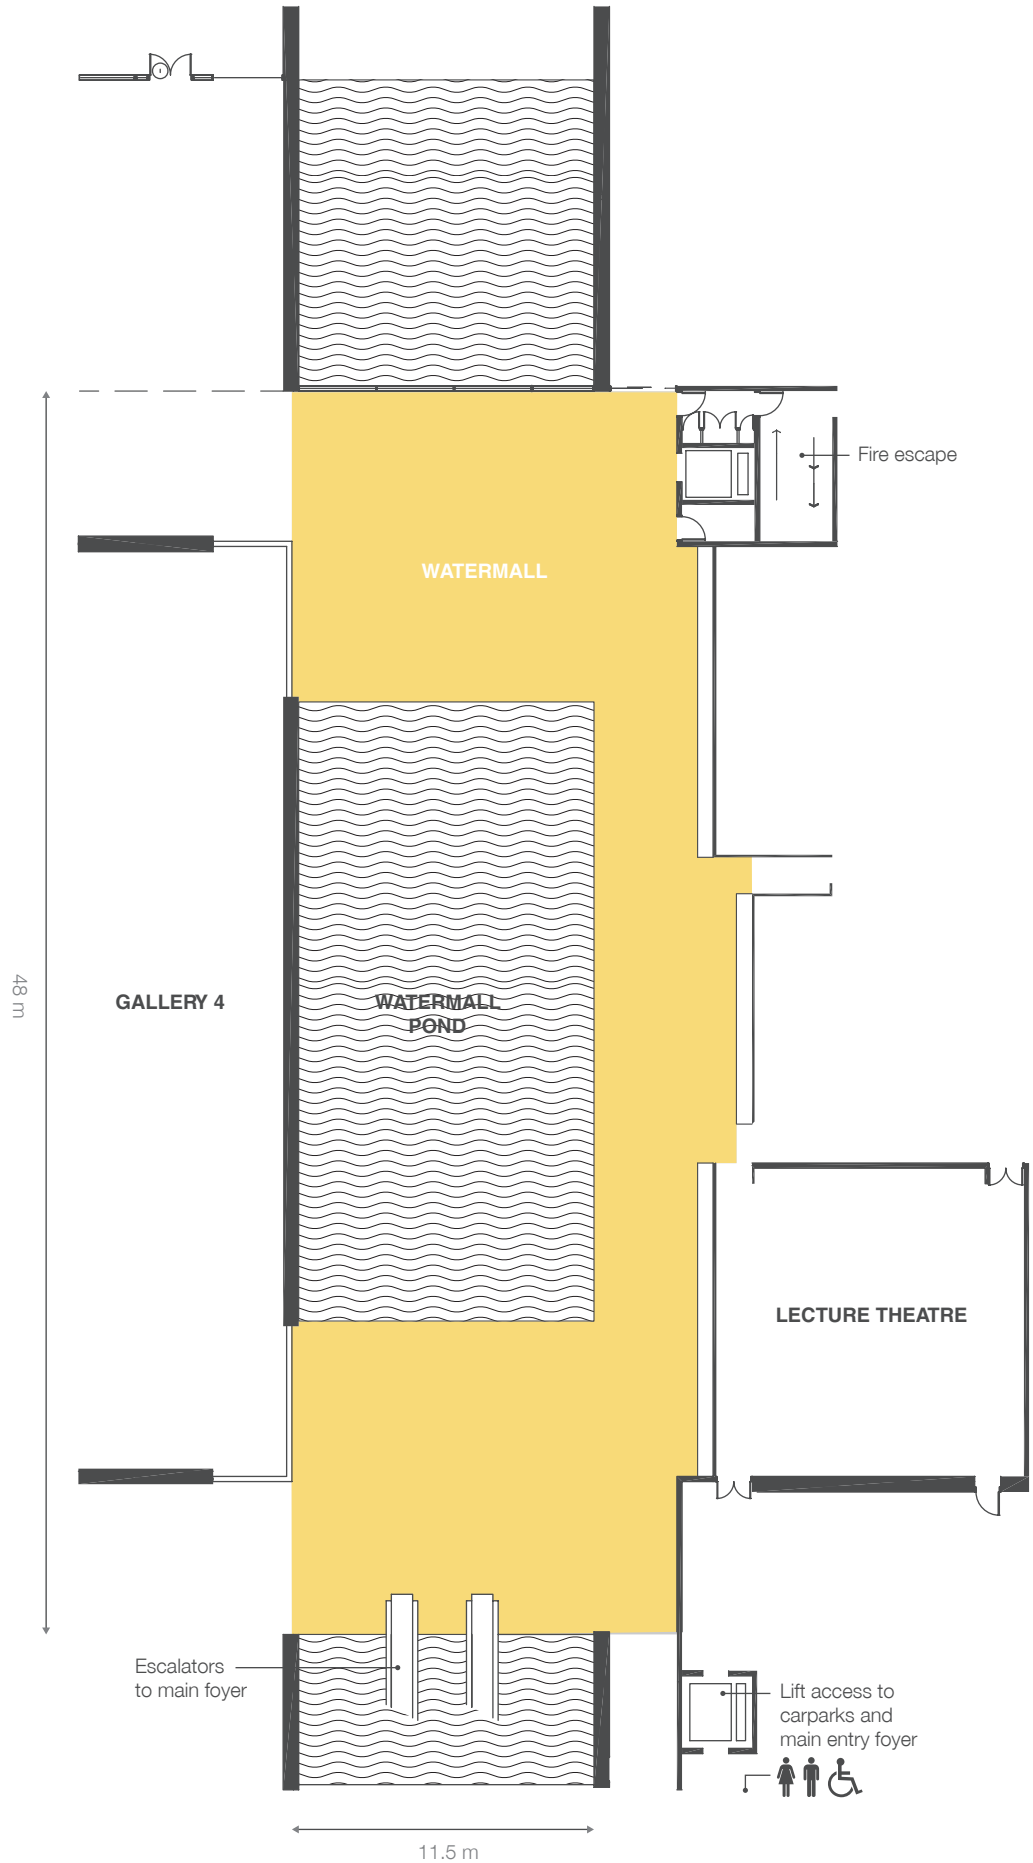

# Watermall

Queensland Art Gallery Level 2

Total Floor Area: 475 m<sup>2</sup>

Capacity: 600 Standing  
250 Seated

**QUEENSLAND ART GALLERY**

**GALLERY OF MODERN ART**

STANLEY PLACE, SOUTH BANK, BRISBANE

PO BOX 3686, SOUTH BRISBANE, QLD 4101 AUSTRALIA