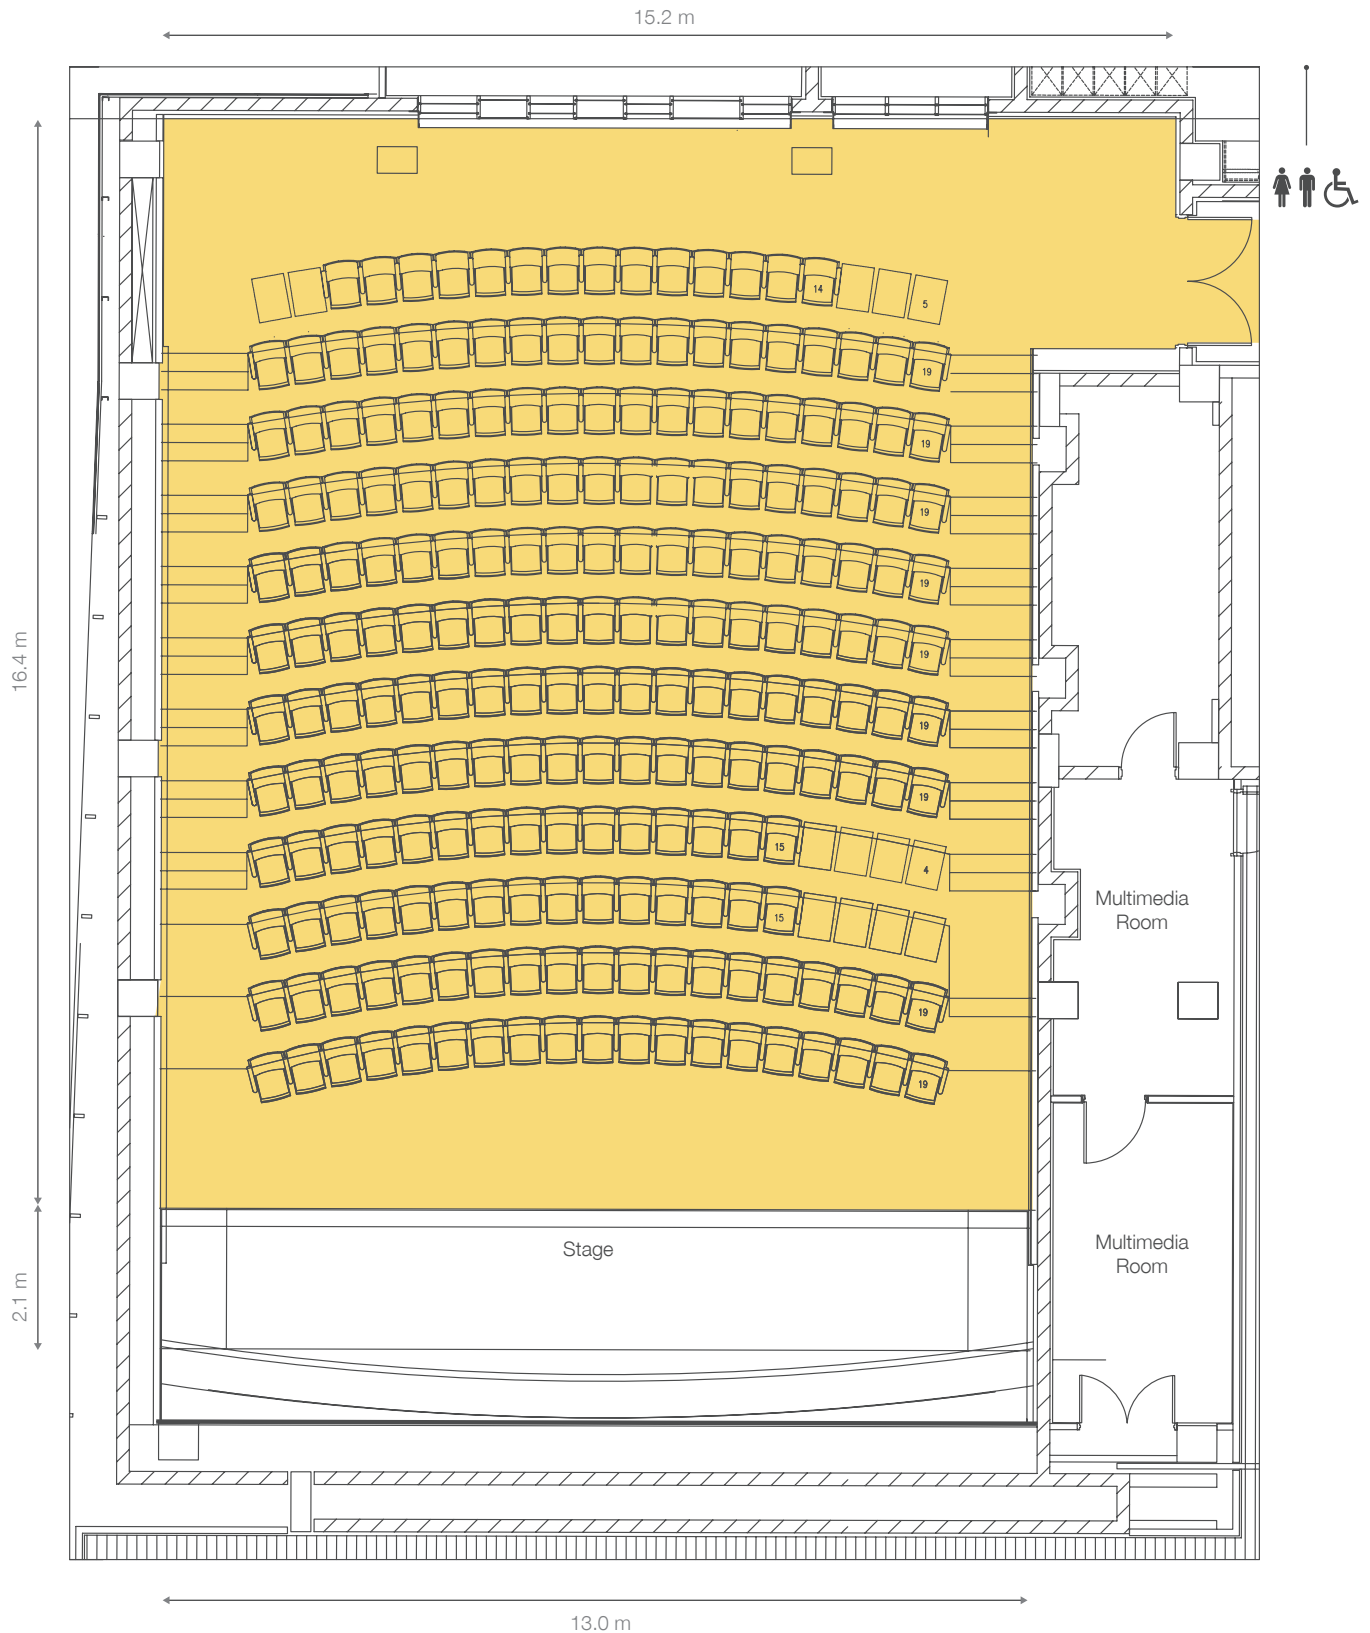

Cinema A

Gallery of Modern Art Level 1 (Ground Floor)

Total Floor Area: 262.6 m²

Capacity: 220 Seated

Tiered seating

QUEENSLAND ART GALLERY
GALLERY OF MODERN ART

STANLEY PLACE, SOUTH BANK, BRISBANE
PO BOX 3686, SOUTH BRISBANE, QLD 4101 AUSTRALIA
QAGOMA.QLD.GOV.AU