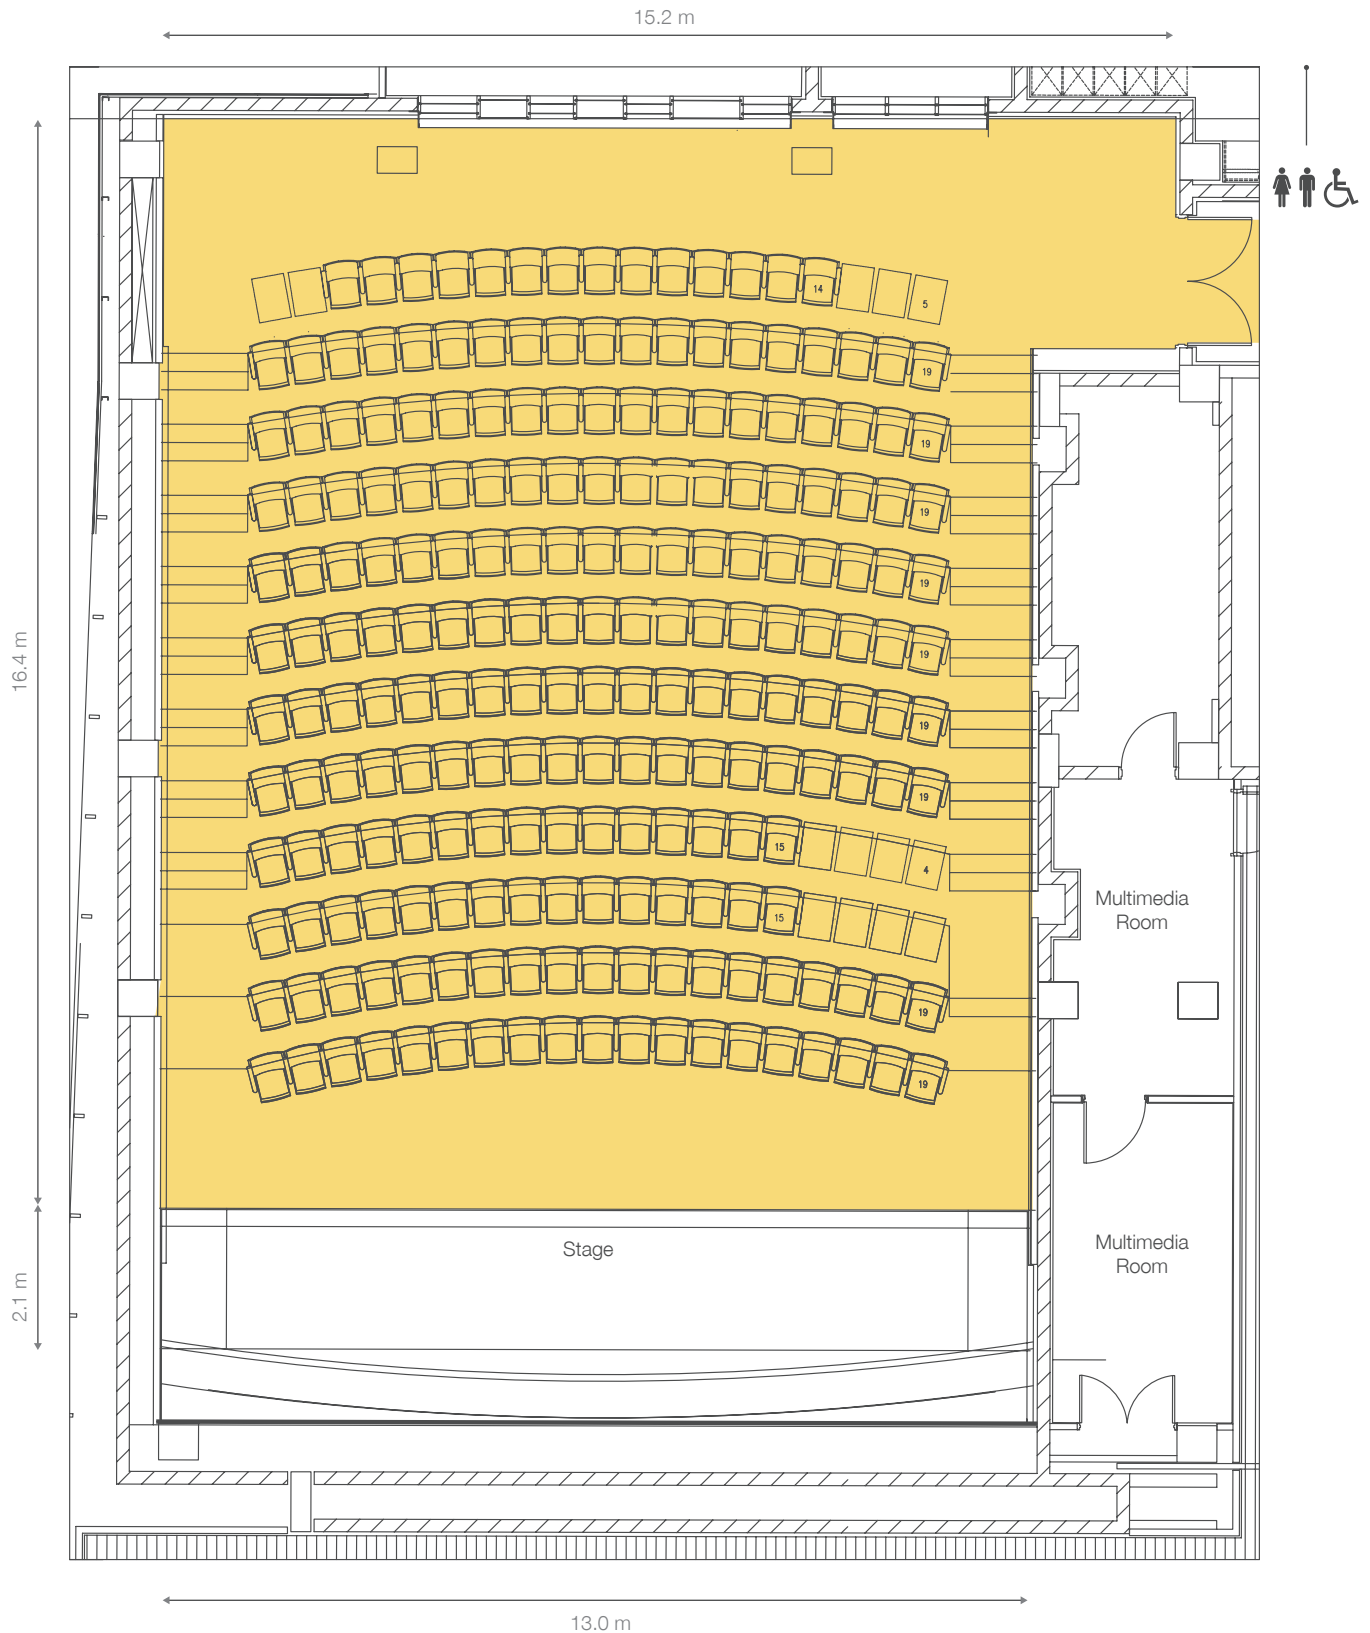

## Gallery of Modern Art Level 1 (Ground Floor)

Total Floor Area: 262.6 m<sup>2</sup>

Capacity: 220 Seated

Tiered seating

**QUEENSLAND ART GALLERY**

**GALLERY OF MODERN ART**

STANLEY PLACE, SOUTH BANK, BRISBANE