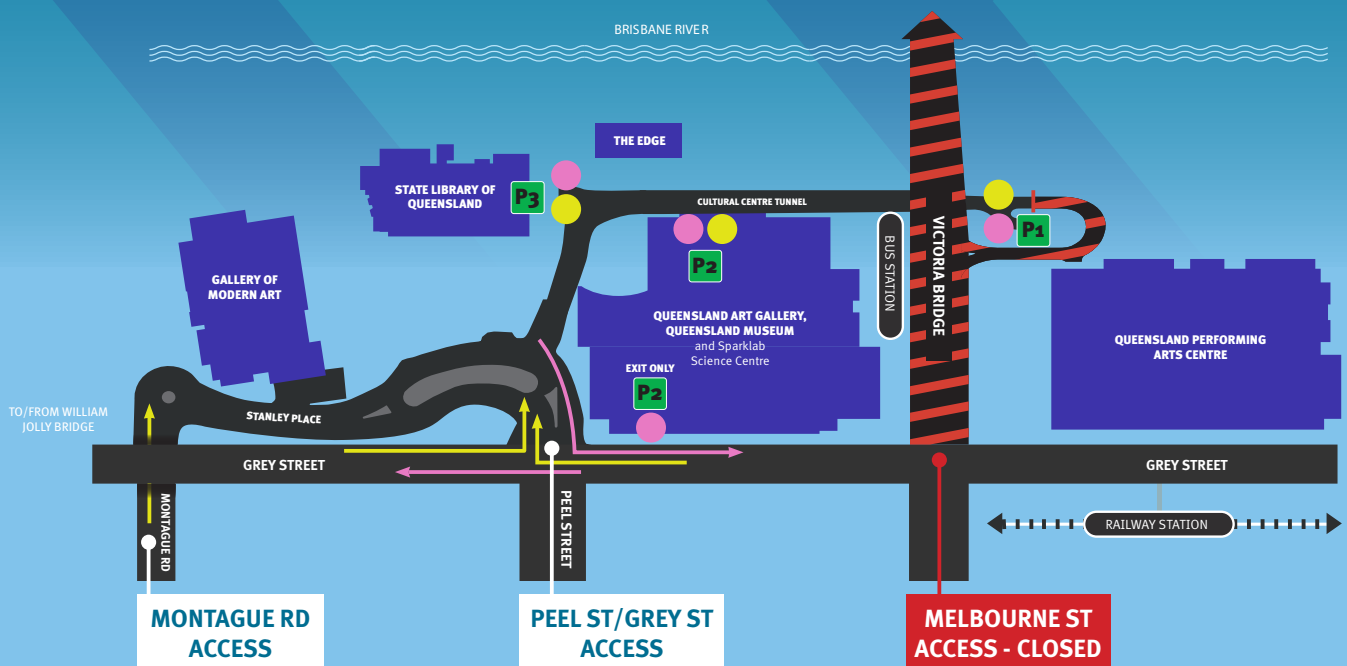

Queensland Cultural Centre changed car park access from 24 January 2021

Due to Brisbane City Council's closure of Victoria Bridge to general traffic from 24 January 2021, all access to the Queensland Cultural Centre car parks will be via the Peel Street/Grey Street intersection and Montague Road.

Melbourne Street access to the car park will permanently close.

Legend

- Entry
- Exit
- Victoria Bridge (Melbourne Street) closure
- P1 P2 P3 Car parks