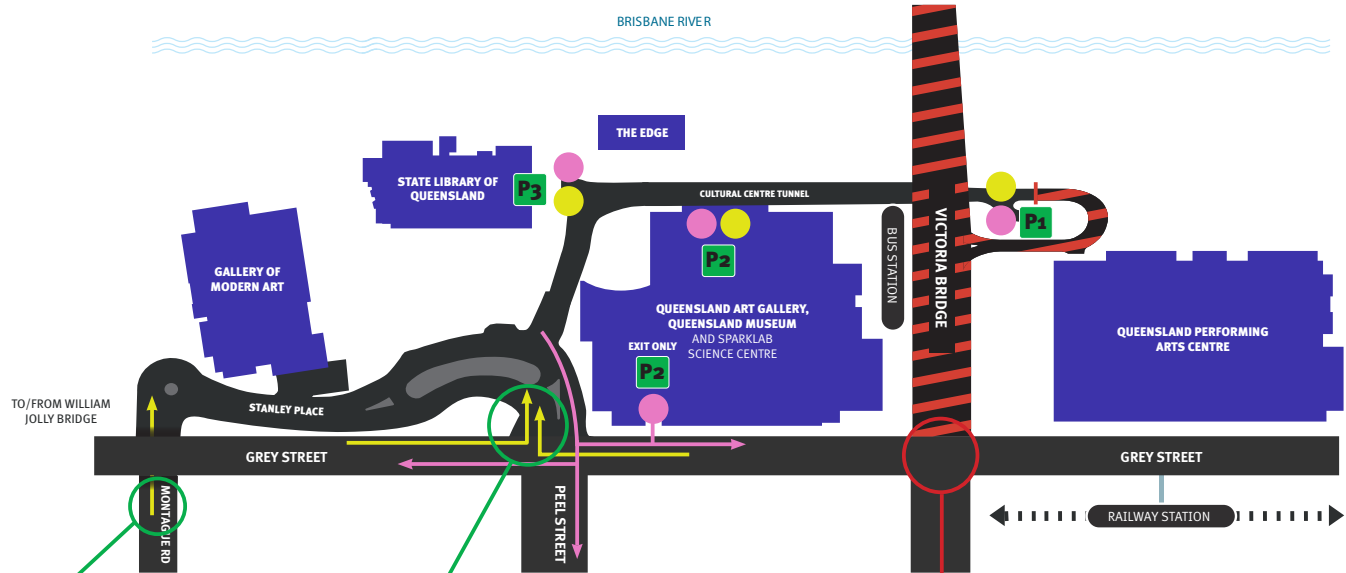

Queensland Cultural Centre Vehicle Access

LEGEND

- Entry
- Exit
- VICTORIA BRIDGE (MELBOURNE STREET)
- CAR PARKS

MONTAGUE RD ACCESS
 Note: Access via Cordelia St and Merivale St

GREY ST ACCESS
 Note: Left (Southbound) and Right (Northbound) turn available

MELBOURNE ST ACCESS CLOSED
 Note: No vehicle access to Cultural Centre via Melbourne St. Right turn only onto Grey St

- Travelling from the North (via William Jolly Bridge)?** Cultural Centre vehicle access is via the dedicated slip lane at the intersection of Grey and Peel Street.
- Travelling from the North (via Go Between Bridge)?** Cultural Centre vehicle access is via a left hand turn onto Montague Road.
- Travelling from the South (via Grey Street)?** Cultural Centre vehicle access is via the right hand turn lane at the intersection of Grey and Peel Street.
- Travelling from the West (via Cordelia Street/Merivale Street/Montague Road)?** Cultural Centre vehicle access is via Montague Road.