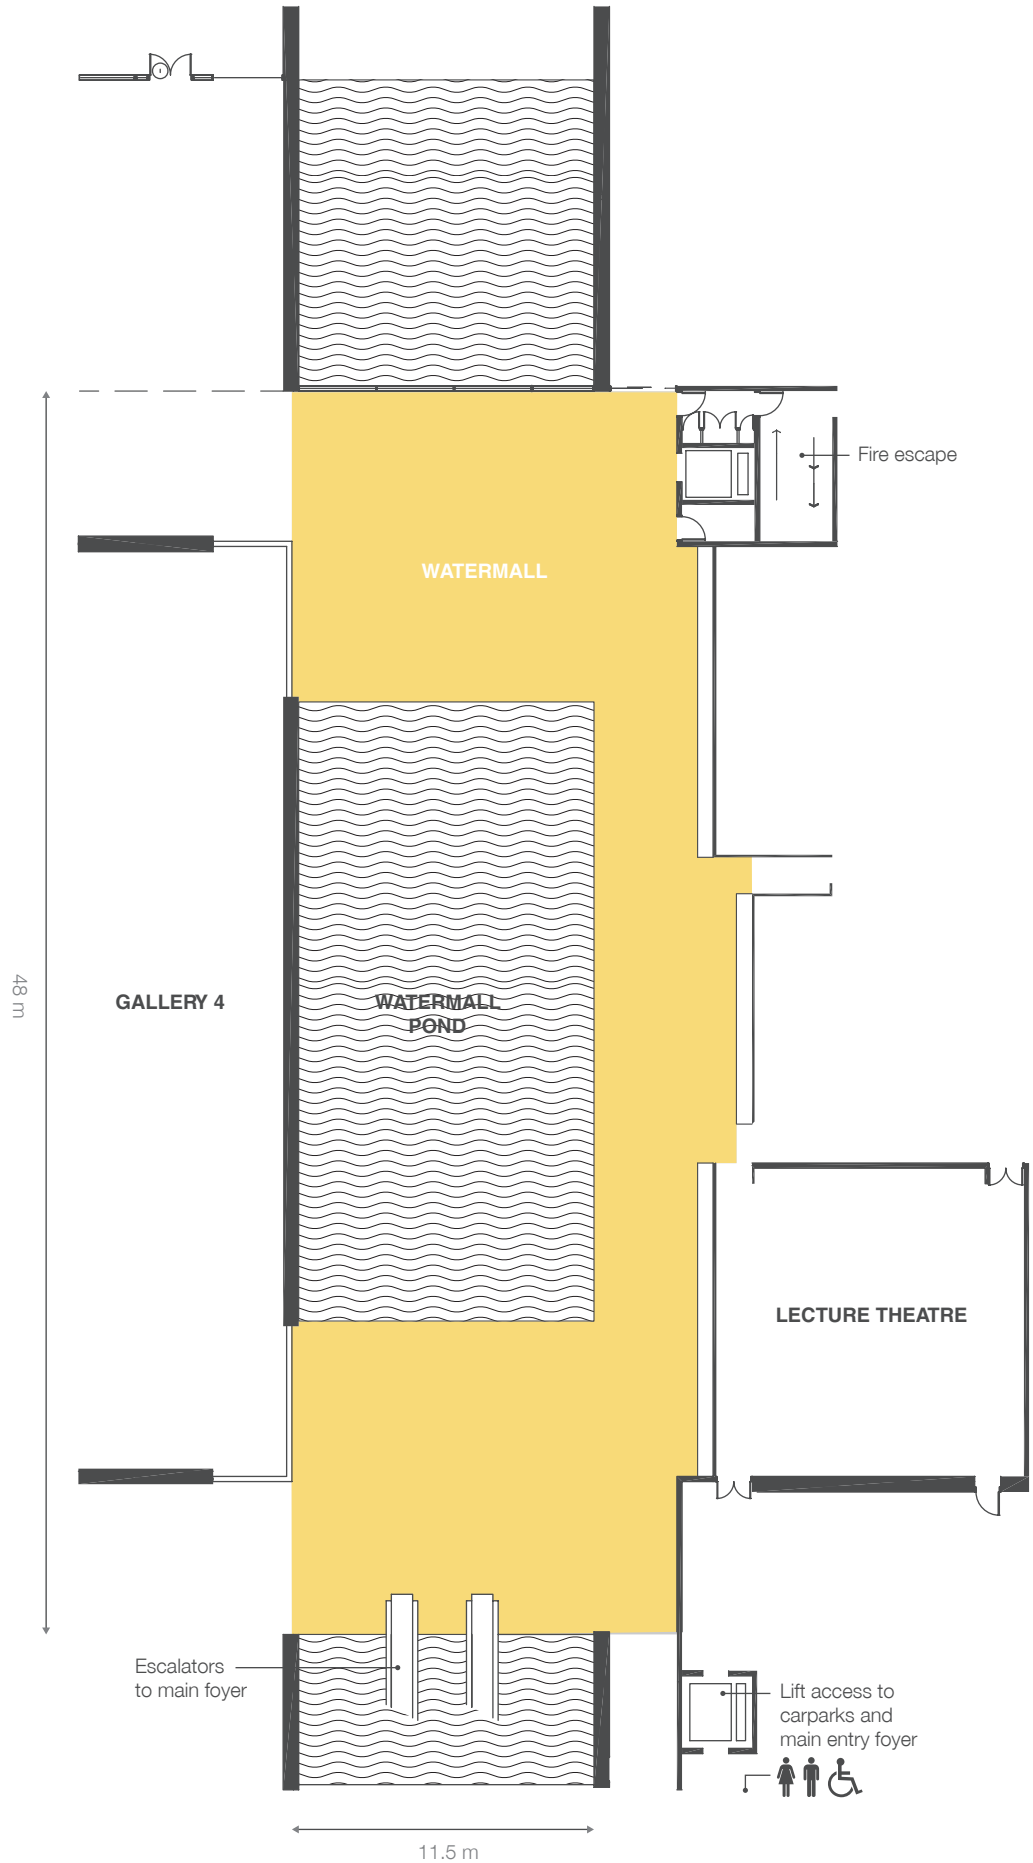

Watermall

Queensland Art Gallery Level 2

Total Floor Area: 475 m²

Capacity: 600 Standing
250 Seated

QUEENSLAND ART GALLERY

GALLERY OF MODERN ART

STANLEY PLACE, SOUTH BANK, BRISBANE

PO BOX 3686, SOUTH BRISBANE, QLD 4101 AUSTRALIA