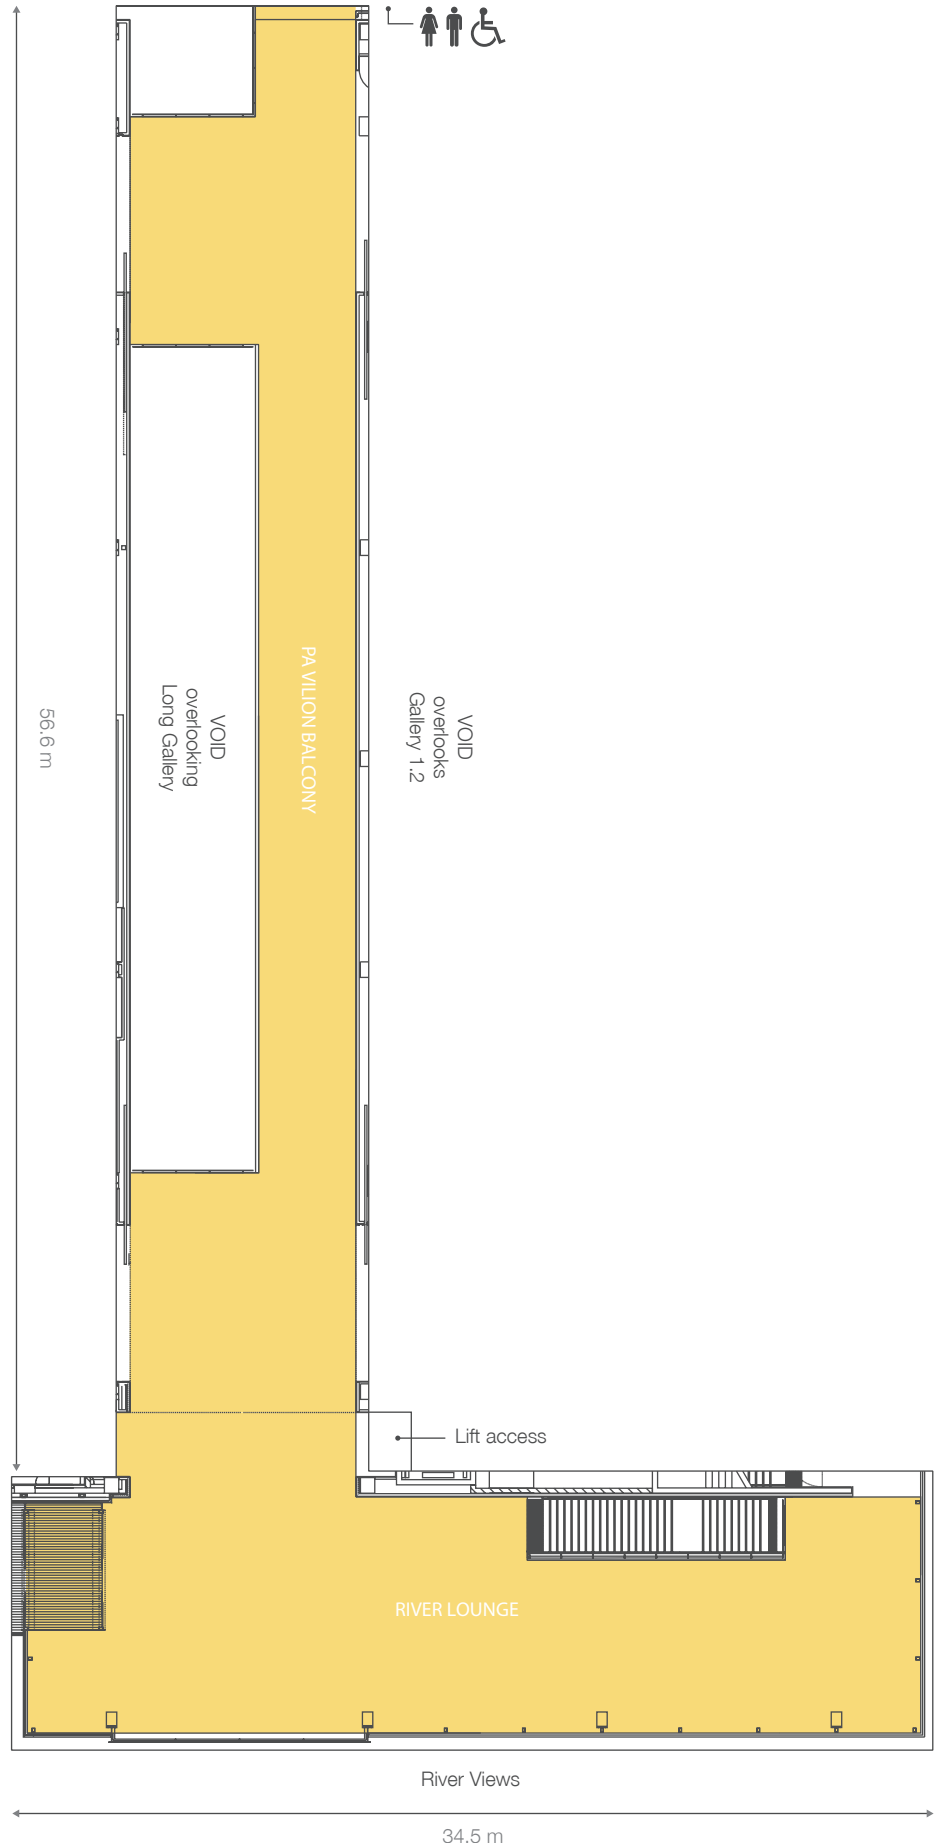

River Lounge and Pavilion Balcony

Gallery of Modern Art Level 3

Total Floor Area: 271.5 m² (River Lounge),
317m² (Pavilion Balcony)

Capacity: River Lounge 250 standing
150 seated

Pavilion Balcony 100 standing