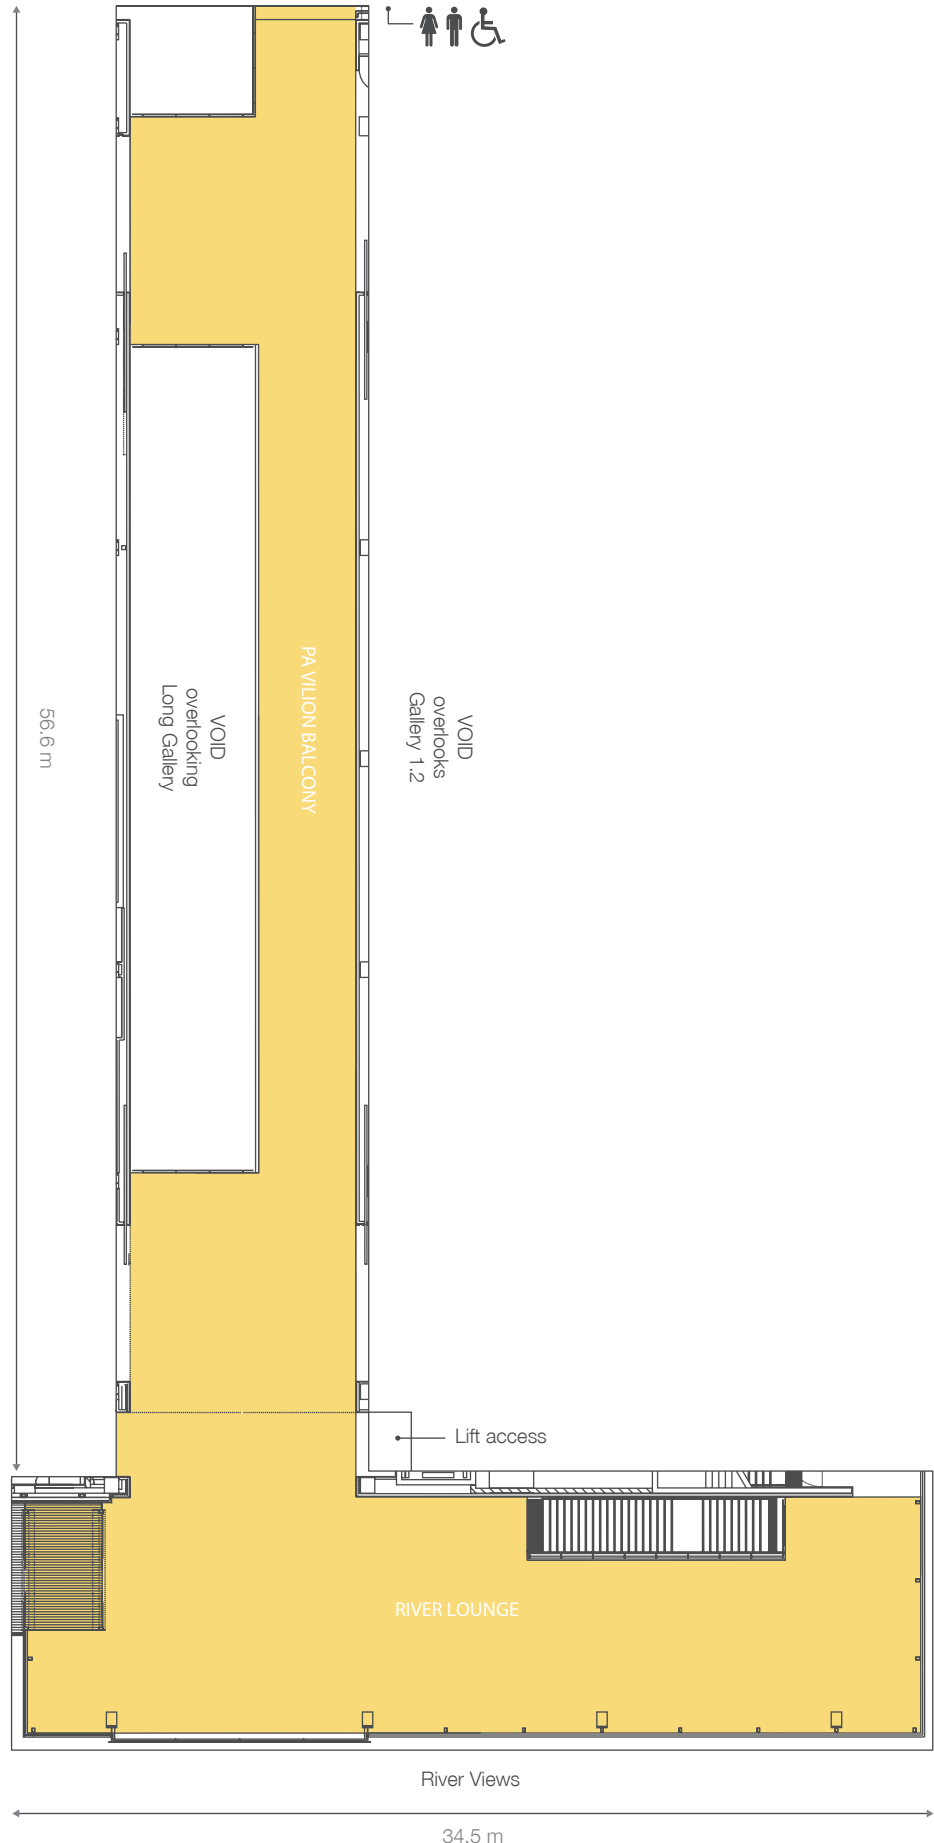

# River Lounge and Pavilion Balcony

Gallery of Modern Art Level 3

Total Floor Area: 271.5 m<sup>2</sup> (River Lounge),  
317m<sup>2</sup> (Pavilion Balcony)

Capacity: River Lounge 250 standing  
150 seated

Pavilion Balcony 100 standing

QUEENSLAND ART GALLERY

GALLERY OF MODERN ART

STANLEY PLACE, SOUTH BANK, BRISBANE

PO BOX 3686, SOUTH BRISBANE, QLD 4101 AUSTRALIA

QAGOMA.QLD.GOV.AU

QAGOMA

Queensland  
Government