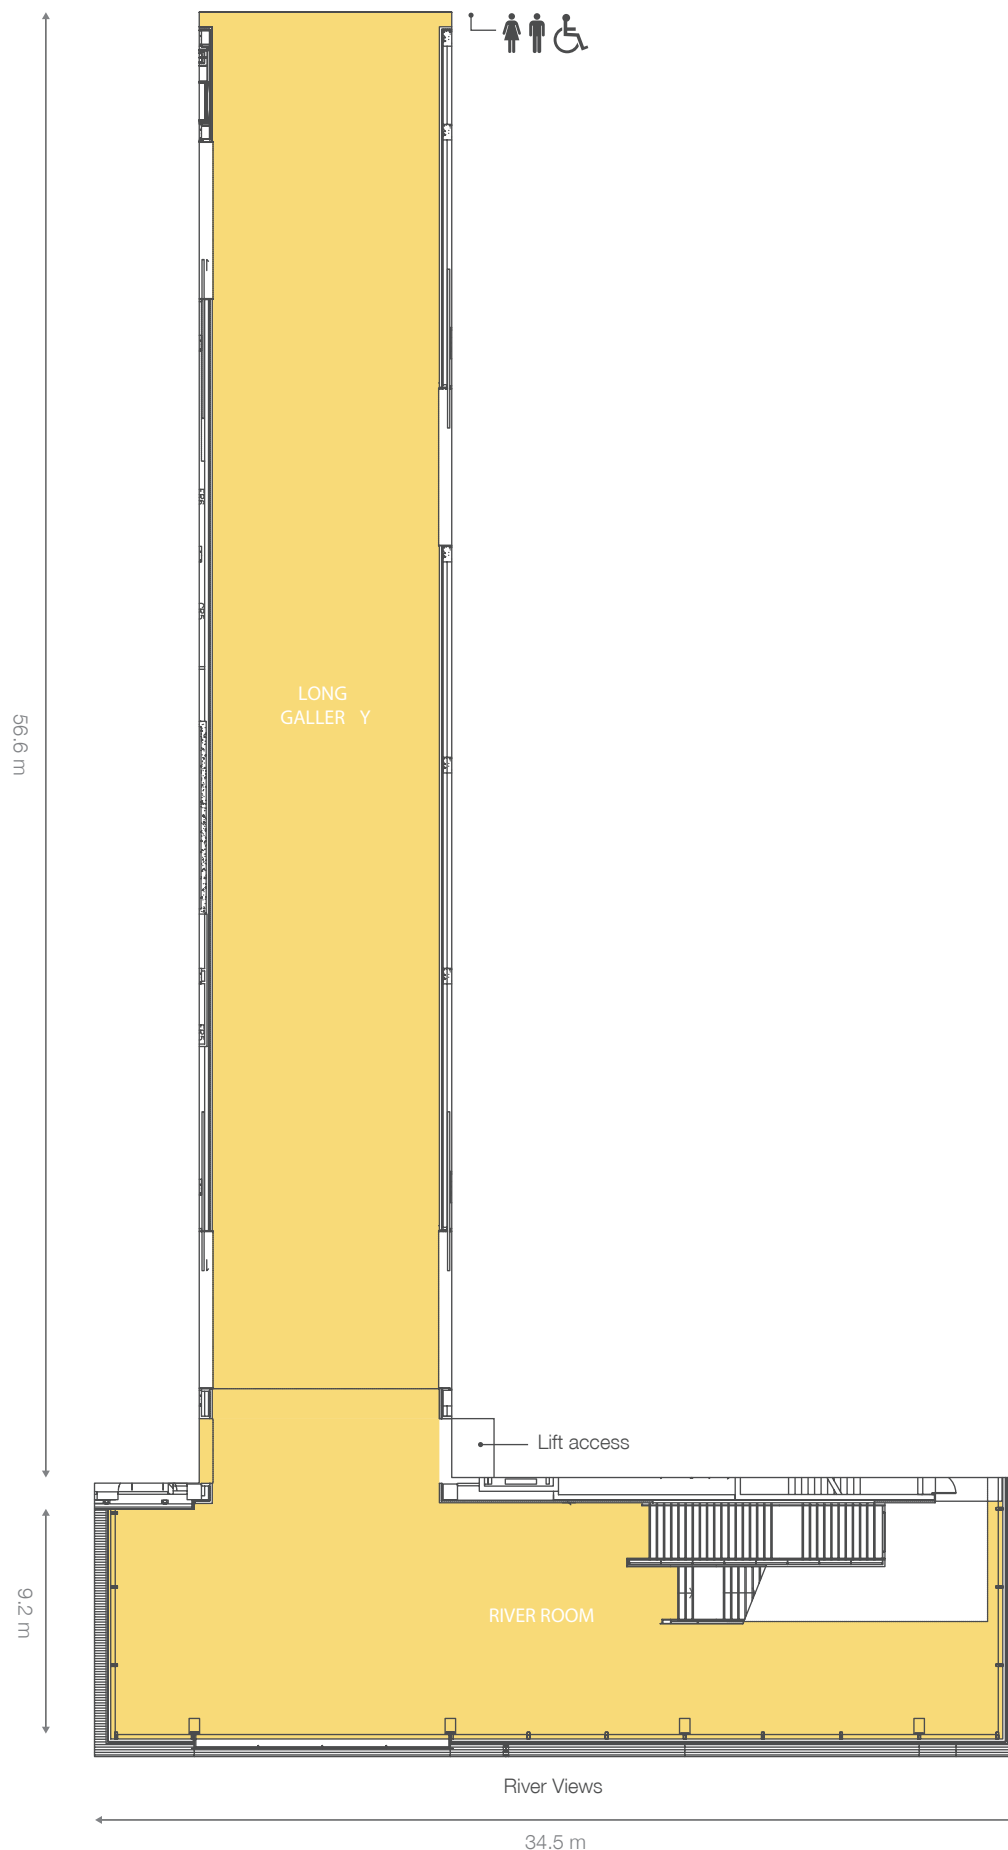

Long Gallery and River Room

Gallery of Modern Art Level 1 (Ground)

Total Floor Area: 494 m² (Long Gallery),

236m² (River Room)

Capacity: Long Gallery 800 standing
300 seated

River Room 300 standing

Total: up to 1000 standing